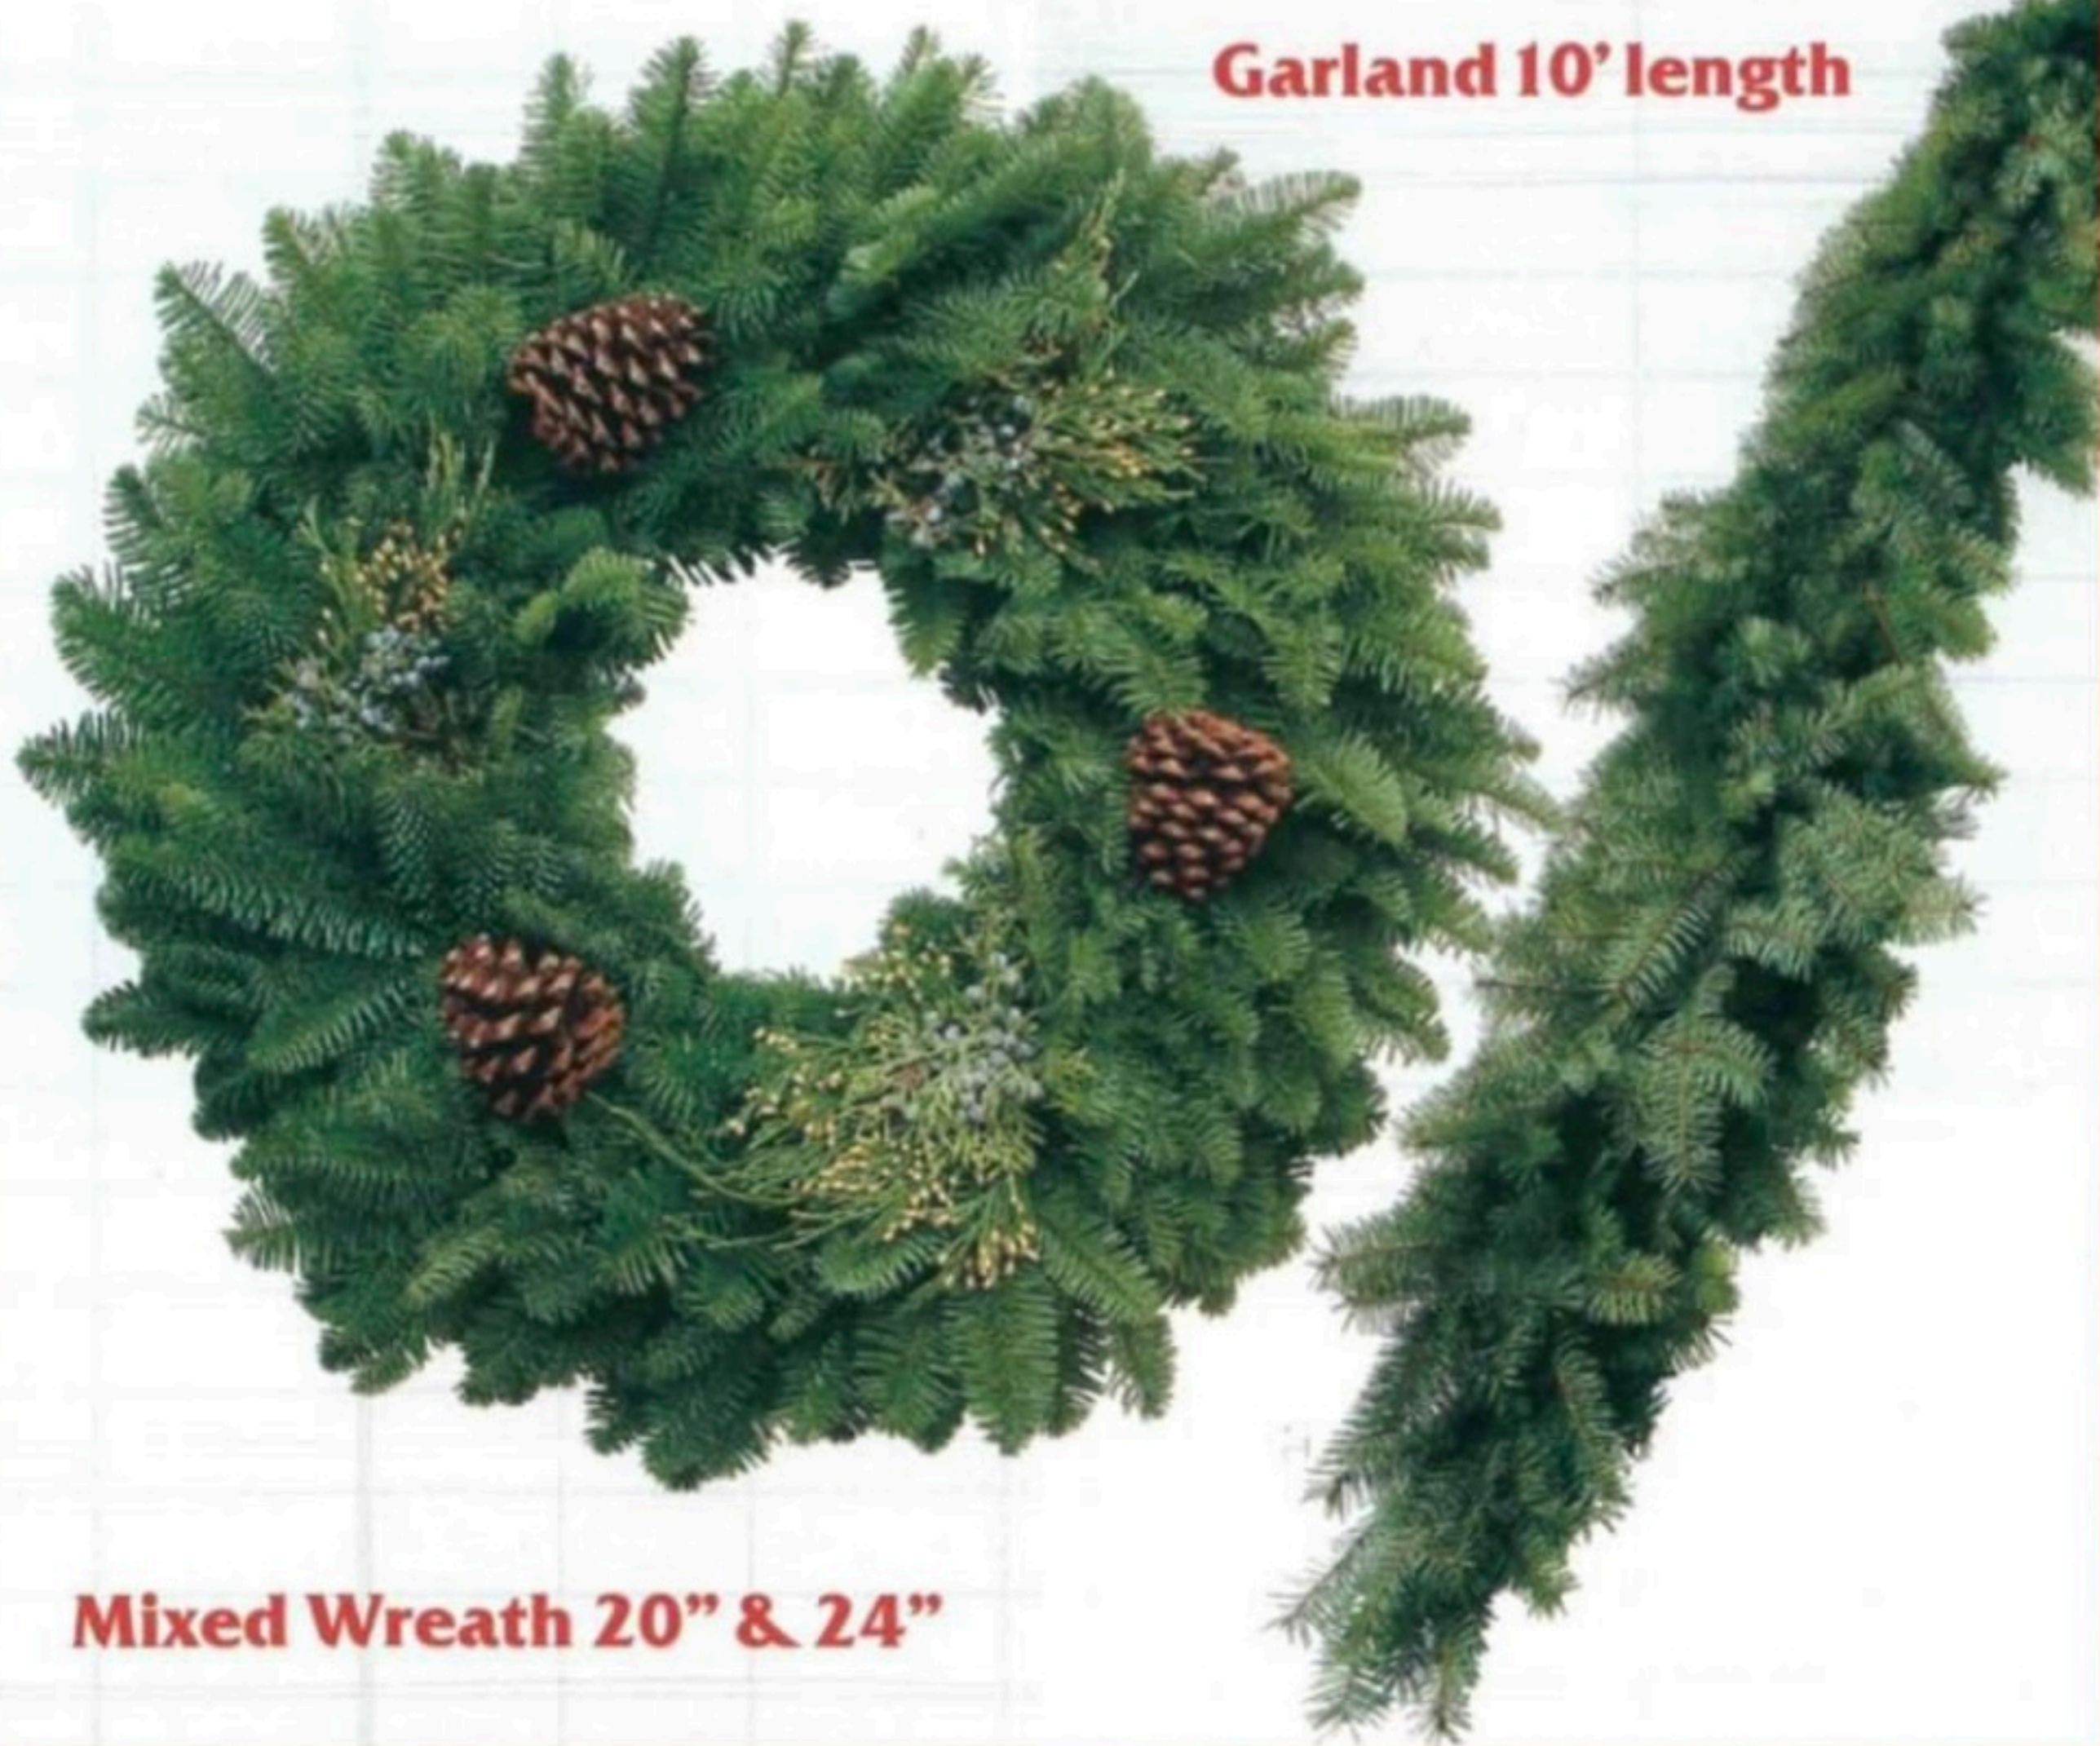

Wreath & Garland

TRADITIONAL HOLIDAY FAVORITE

Garland 10' length

Mixed Wreath 20" & 24"

Over 30 Years of Horticultural Experience