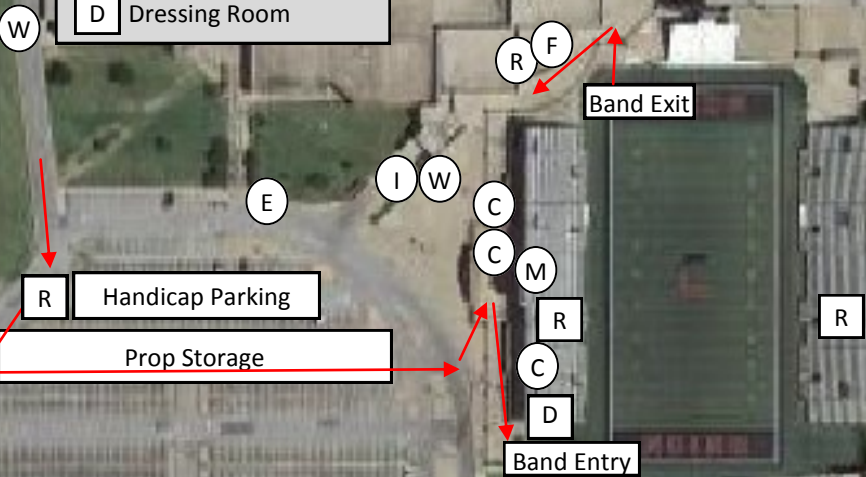

Spectator Parking

Parking Entrance

- (B) Bus Drivers
- (C) Concessions
- (D) Directors Meeting
- (E) Escorting
- (F) First Aid
- (I) Ice
- (J) Judge's Hospitality
- (M) Merchandise Sales
- (R) Worker Registration
- (W) Water Station
- (R) Restroom
- (D) Dressing Room

Band Warm Up

No Entry

Band Exit

Handicap Parking

Prop Storage

Pit Warm Up

Band Parking

Band bus, equipment trucks, and support vehicles should come south from 61st Street down Mingo to the South Entrance.

Spectator parking is available in the North Lot.

Band Entry

Band Bus / Equipment Entry