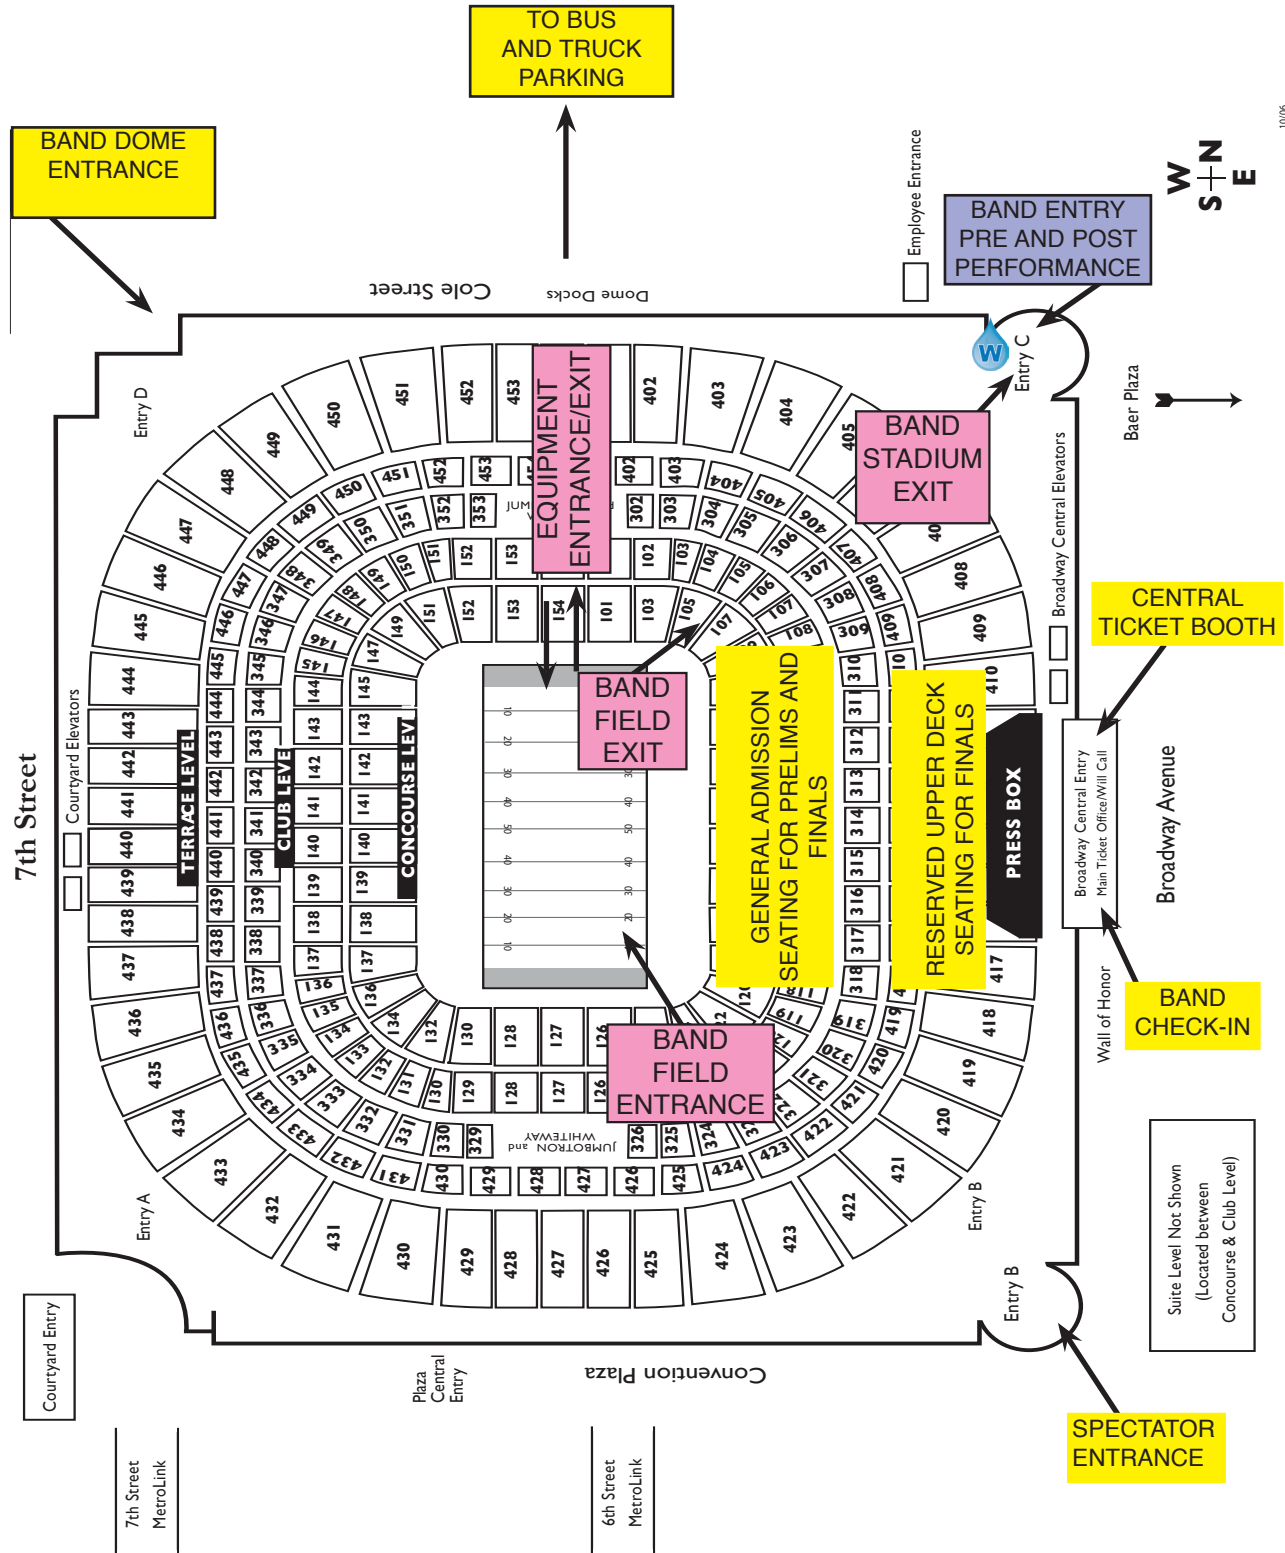

St. Louis Super Regional Championship

STADIUM MAP

October 20-21, 2017 - The Dome at America's Center - St. Louis, MO

POST PERFORMANCE WATER