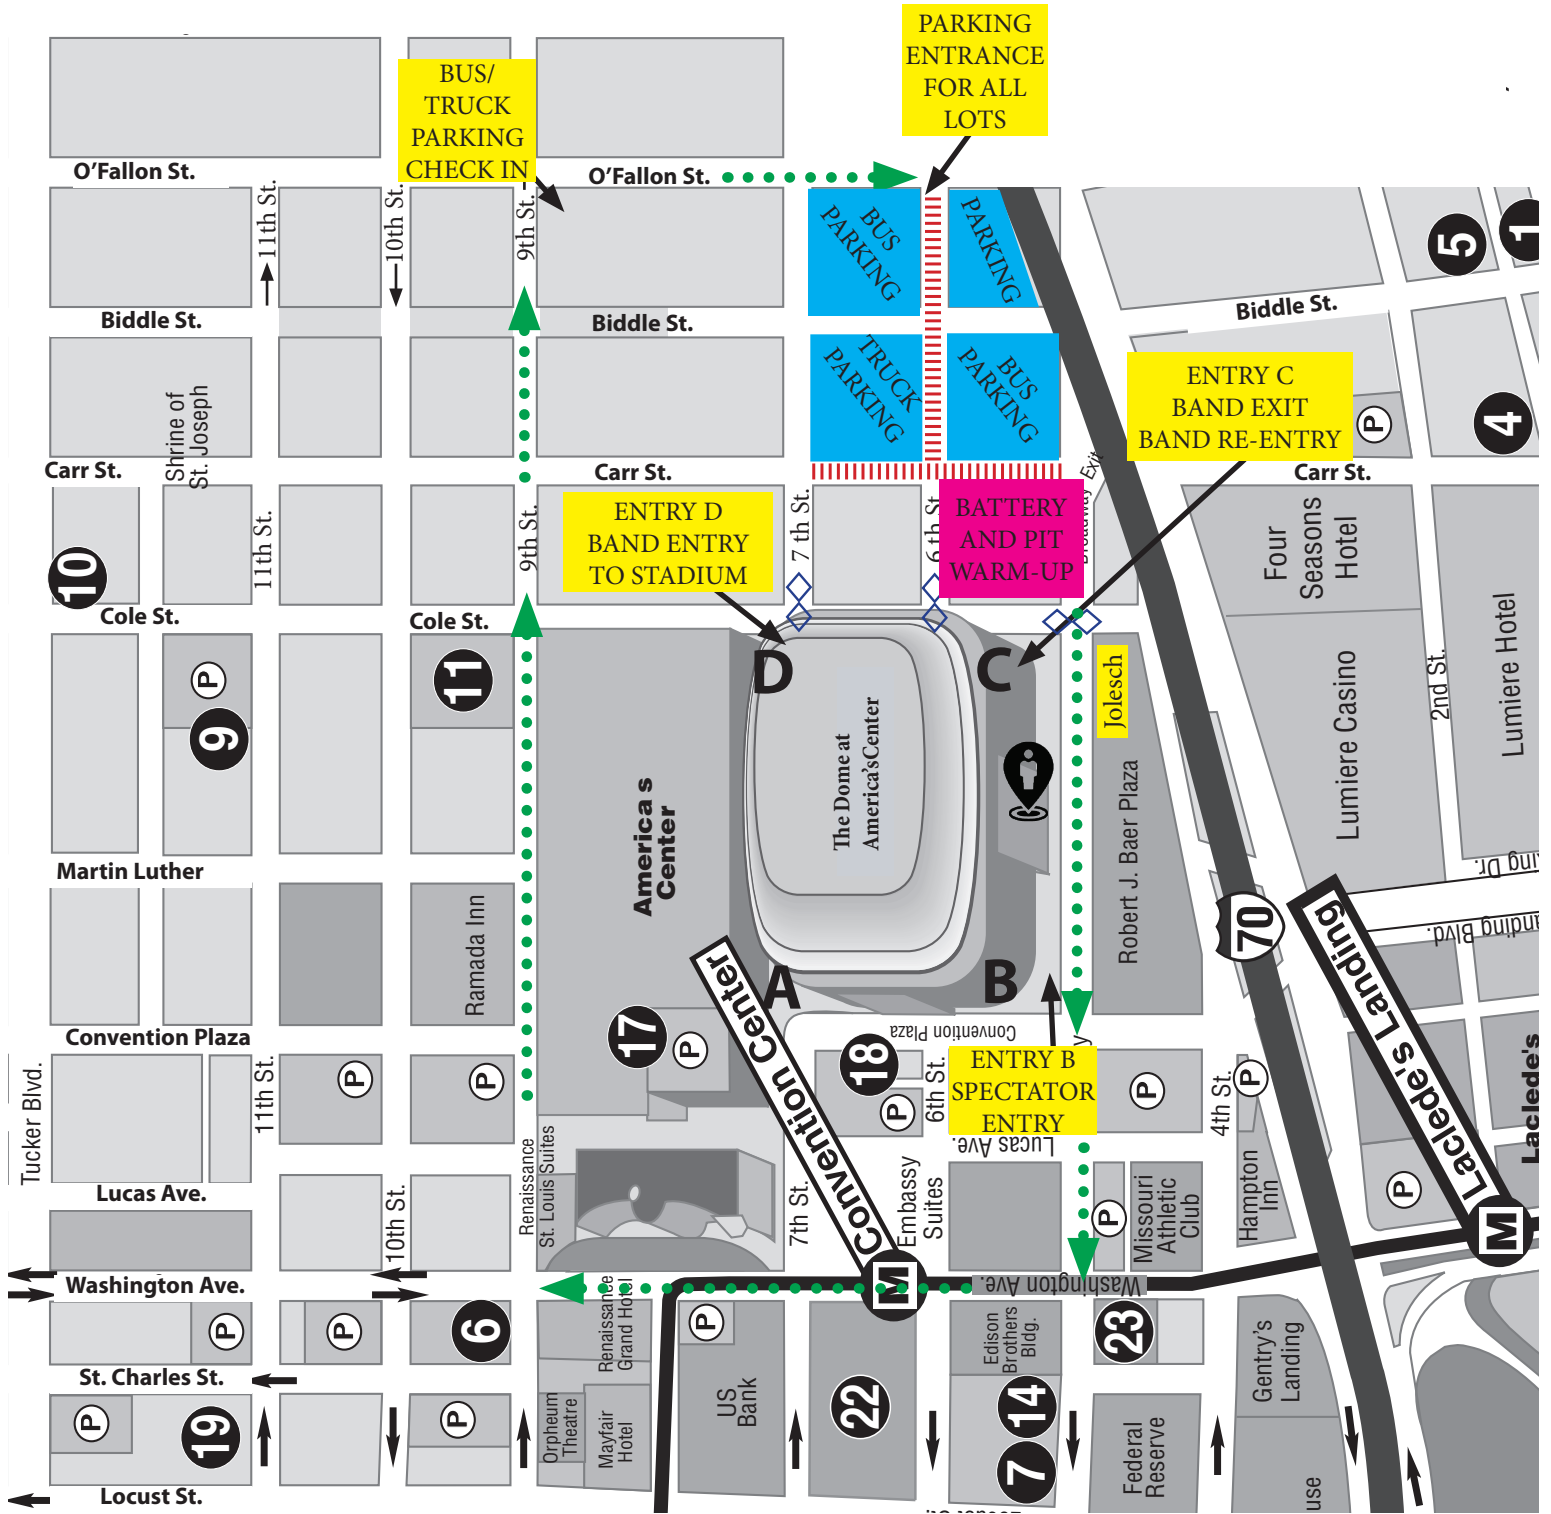

St. Louis Super Regional Championship

SITE OVERVIEW MAP

October 20-21, 2017 - The Dome at America's Center - St. Louis, MO

-  SPECTATOR PARKING AREAS
-  CROSSWALKS
-  BAND CHECK-IN

-  Follow to Parking at all times
-  Street Closed to vehicles for band flow